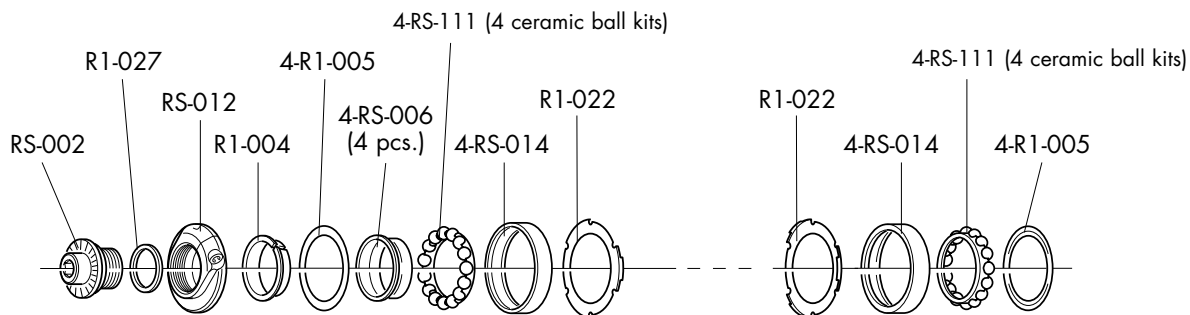

RACING LIGHT™ XLR

REAR HUB/MOZZO POSTERIORE/MOYEU ARRIERE

RS-005 (RL tipo Campy 9-10-11 / Campy 9-10-11 type FW)

RS-013 (RL tipo HG 8-9-10 / HG 8-9-10 type FW)

RS-200

KIT CULT™ / CULT™ KIT

- 2 x R1-005
- 2 x RS-006
- 2 x RS-014
- 2 x RS-111