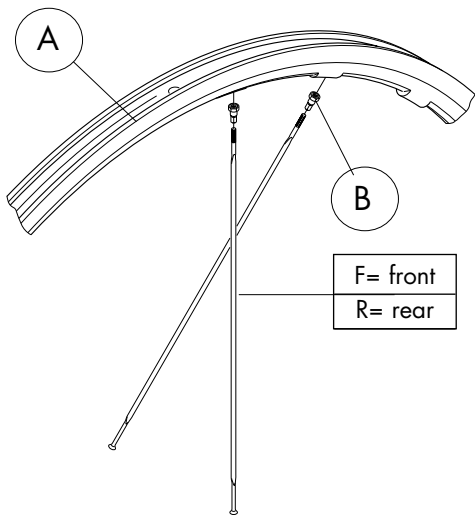

COMPLETE LABEL KIT (front+rear)
R3-LAB11CB

COMPLETE WHEELS	RIM (A)	SPOKE MINI-KIT
FRONT		
R3-11CFB	R3F-CRB11	R3-2MKB 2 x F 281mm 2 x R 284mm
REAR		
R3-11CRBC R3-11CRBS	R3R-CRB11	1 x R 282mm 5 x B

Compl. SPOKE KIT	
FRONT COMPLETE	REAR COMPLETE
R3F-2SKB 16 x F 281mm 16 x B	R3R-2SKB 14 x R 284mm 7 x R 282mm 21 x B