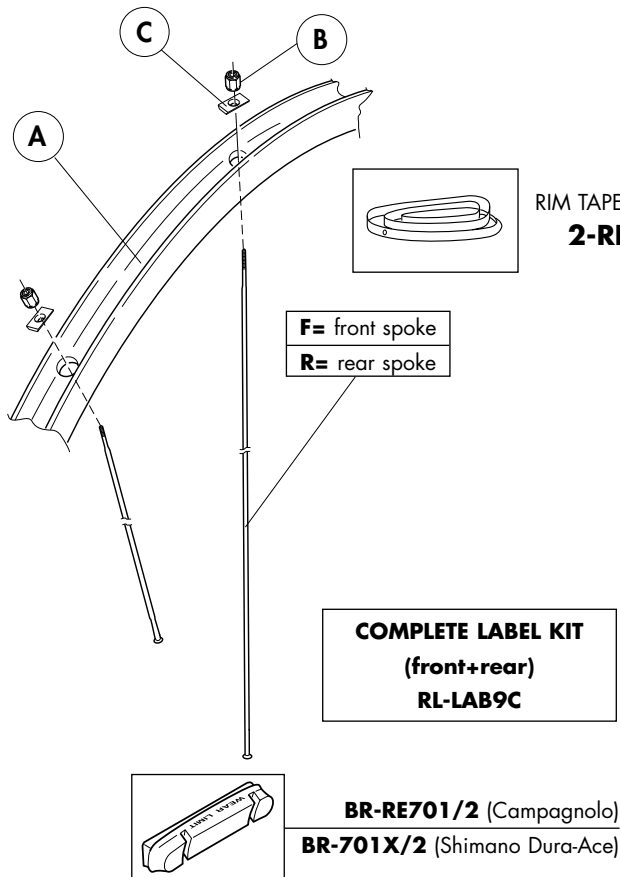

RACING LIGHT™ XLR clincher

RIMS & SPOKES/CERCHI E RAGGI/JANTES ET RAYONS

COMPLETE WHEELS	RIM (A)	SPOKE MINI-KIT
FRONT		
RL-9CFK clincher 28"	RLF-CRK01	RL-MK01 3 x F/R 290mm 2 x R 282mm 5 x B 5 x C
REAR		
RL-9CRKC RL-9CRKS clincher 28"	RLR-CRK01	

Compl. SPOKE KIT	
FRONT COMPLETE	REAR COMPLETE
RLF-SK 22 x F/R 290mm 22 x B 22 x C	RLR-SK01 16 x R 282mm 8 x F/R 290mm 24 x B 24 x C

B	C front	C rear
RS-B (10 pcs.)	RL-CF (10 pcs.)	RL-CR (10 pcs.)