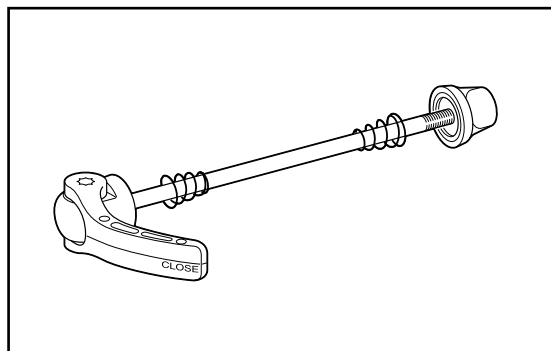

RACING CHRONO™

REAR HUB/MOZZO POSTERIORE/MOYEU ARRIERE

QUICK-RELEASES/BLOCCAGGI/BLOCAGES

R1-QFR

Bloccaggio anteriore + posteriore
front + rear quick release
Blocage avant + arrière

RACING ZERO / 1 / SPEED / LIGHT