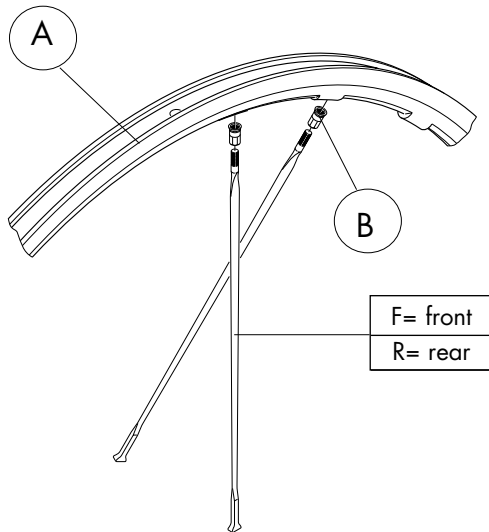

COMPLETE WHEELS	RIM (A)	Compl. KIT
FRONT		
RO-10TFRB	ROF-TRB01	ROF-SKR01 16 x F/R 279,2mm
REAR		
RO-10TRRBC RO-10TRRBS	ROR-TRB01	ROR-SKR01 14 x F/R 279,2mm 7 x R left 276,5mm

SINGLE SPOKES		NIPPLES (B)
ROF-SRO1 L. 279,2 mm (1F/R right+1B)	ROR-SRO1 L. 276,5 mm (1R left+1B)	10-RO-015 (10 pcs.)