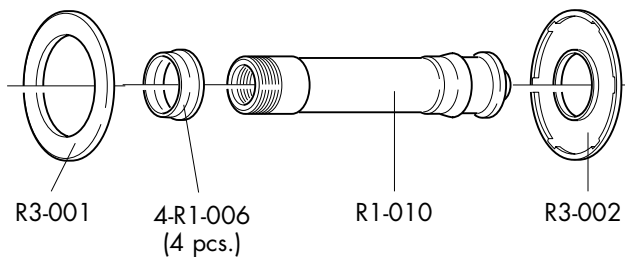

RS-100 KIT MOZZO / HUB KIT

- 2 x R1-005
- 2 x R1-006
- 2 x R1-008
- 2 x R1-007