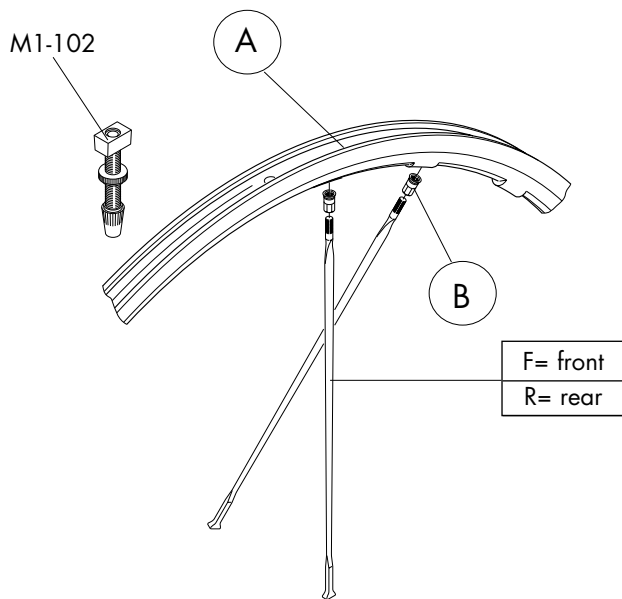

RACING ZERO™ 2-Way fit™

RIMS & SPOKES/CERCHI E RAGGI/JANTES ET RAYONS

COMPLETE WHEELS	RIM (A) + M1-102	Compl. KIT
FRONT		
RO-102FRB	ROF-2RB01	ROF-SKRO1 16 x F/R 279,2mm
REAR		
RO-102RRBC RO-102RRBS	ROR-2RB01	ROR-SKRO1 14 x F/R 279,2mm 7 x R left 276,5mm

SINGLE SPOKES		NIPPLES (B)
ROF-SRO1 L. 279,2 mm (1F/R right+1B)	ROR-SRO1 L. 276,5 mm (1R left+1B)	10-RO-015 (10 pcs.)

COMPLETE LABEL KIT (front+rear)
RO-LAB102RB