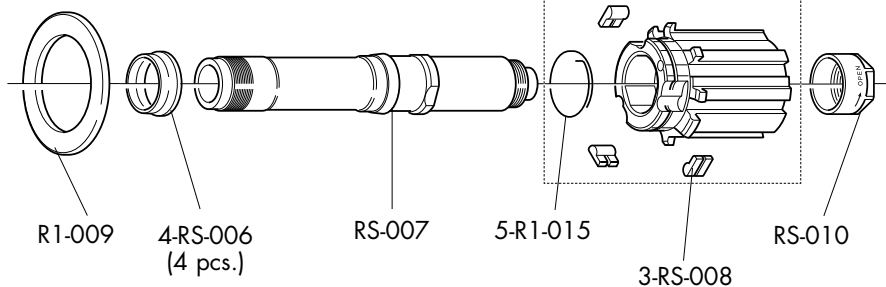

RS-005 (RL tipo Campy 9-10-11 / Campy 9-10-11 type FW)

RS-013 (RL tipo HG 8-9-10 / HG 8-9-10 type FW)