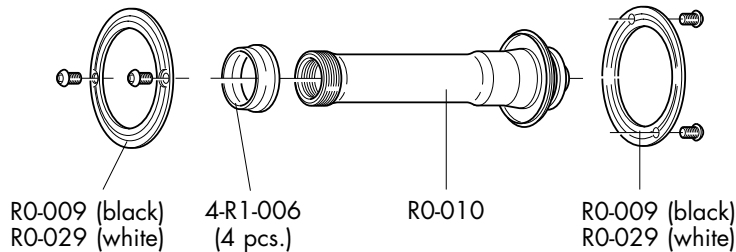

RACING ZERO™

FRONT HUB/MOZZO ANTERIORE/MOYEU AVANT