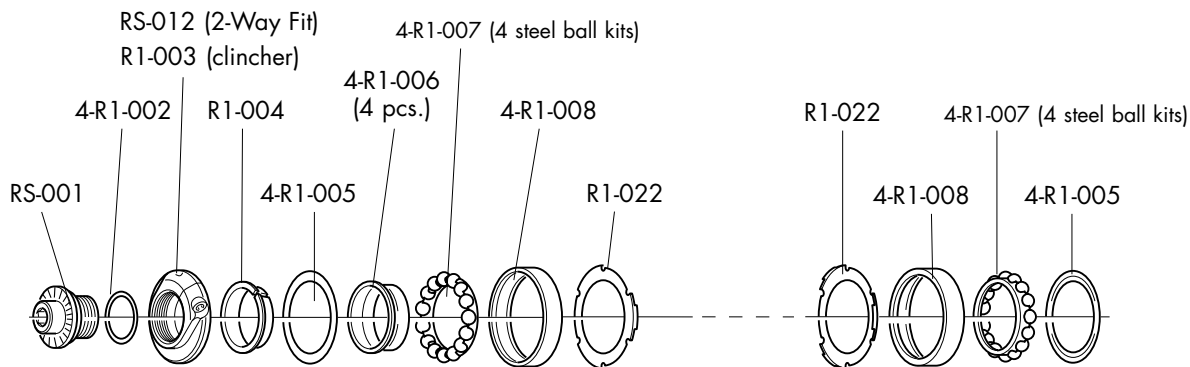

RS-100 KIT MOZZO / HUB KIT	
2 ×	R1-005
2 ×	R1-006
2 ×	R1-008
2 ×	R1-007