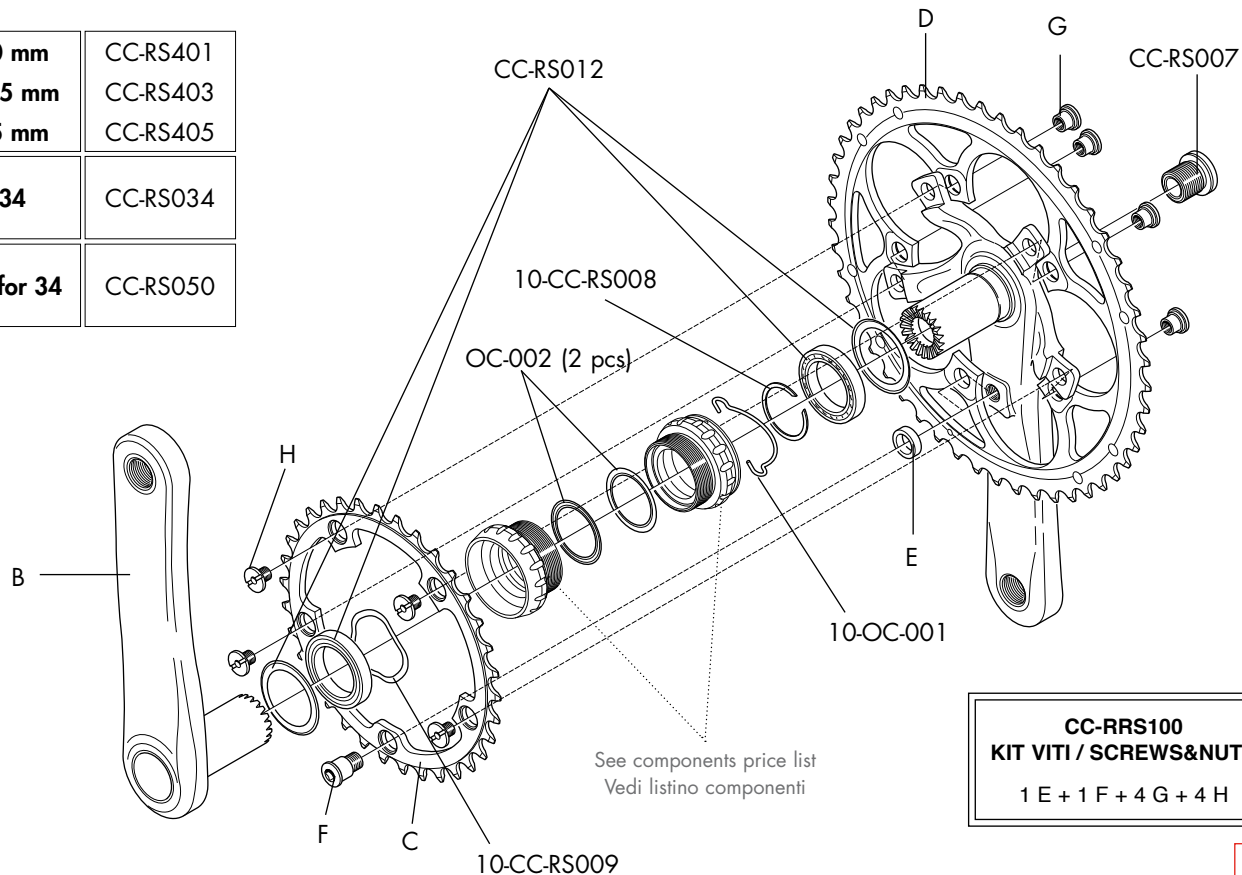

RACING TORQ™ RS CT

CARBON CRANKSET

B	170 mm	CC-RS401
	172,5 mm	CC-RS403
	175 mm	CC-RS405
C	Z34	CC-RS034
D	Z50 for 34	CC-RS050