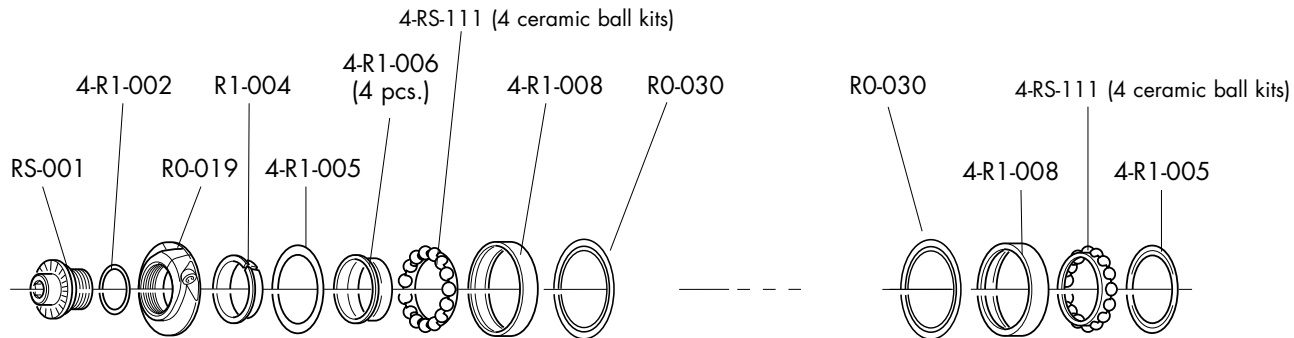

RACING ZERO™

FRONT HUB/MOZZO ANTERIORE/MOYEU AVANT