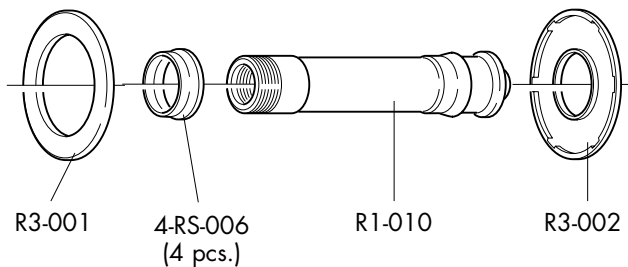

RS-200 KIT CULT™ / CULT™ KIT	
2 x	R1-005
2 x	RS-006
2 x	RS-014
2 x	RS-111