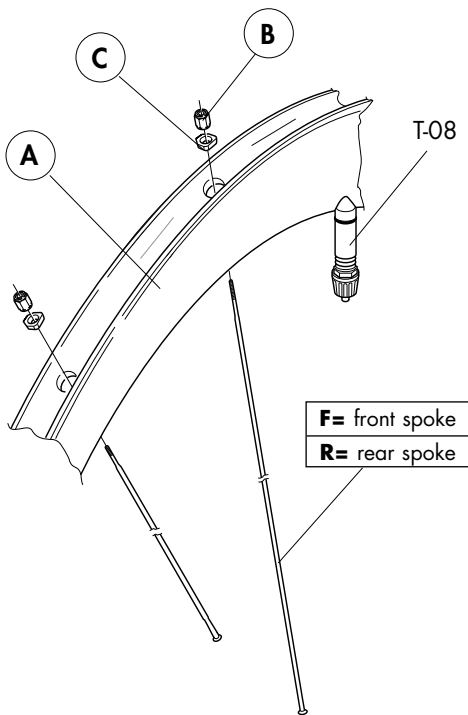

RACING SPEED™ tubular

RIMS & SPOKES/CERCHI E RAGGI/JANTES ET RAYONS

BR-RE701/2 (Campagnolo)
BR-701X/2 (Shimano Dura-Ace)

COMPLETE WHEELS	RIM (A)	SPOKE MINI-KIT
FRONT		
RS-10TFAK tubular 28"	RSF-TRK02	RS-MK02 2 x F 265mm 2 x R 263,5mm 2 x R 266mm 6 x B 6 x C
REAR		
RS-10TRAKC RS-10TRAKS tubular 28"	RSR-TRK02	

Compl. SPOKE KIT	
FRONT COMPLETE	REAR COMPLETE
RSF-SK02 18 x F 265mm 18 x B 18 x C	RSR-SK02 14 x R 263,5mm 7 x R 266mm 21 x B 21 x C

B	C	COMPLETE LABEL KIT (front+rear) RS-LAB10TAK
RS-B (10 pcs.)	RS-C (10 pcs.)