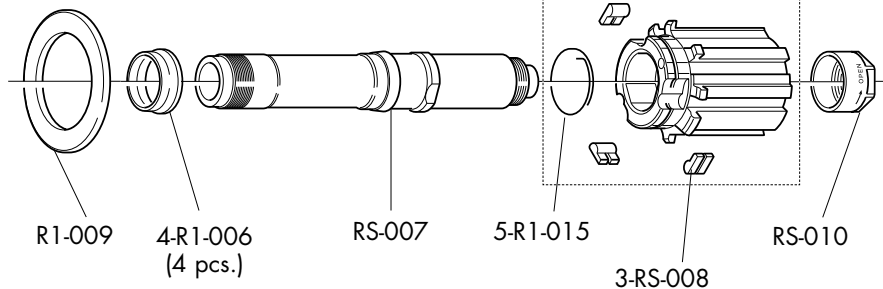

RACING LIGHT™ XLR clincher

RIMS & SPOKES/CERCHI E RAGGI/JANTES ET RAYONS

COMPLETE WHEELS	RIM (A)	SPOKE MINI-KIT
FRONT		
RL-9CFK clincher 28"	RLF-CRK01	RL-MK01 3 x F/R 290mm 2 x R 282mm 5 x B 5 x C
REAR		
RL-9CRKC RL-9CRKS clincher 28"	RLR-CRK01	