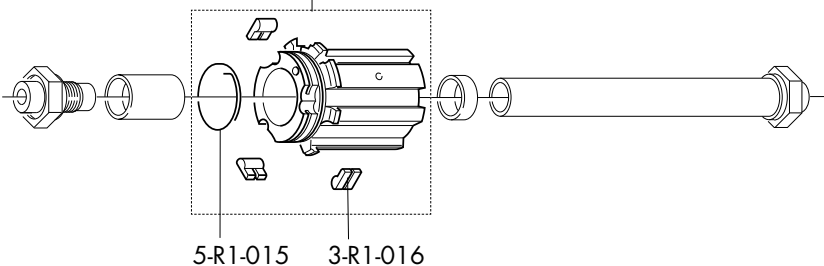

R5-014 (RL tipo Campy 9-10-11 / Campy 9-10-11 type FW)

R5-020 (RL tipo HG 8-9-10 / HG 8-9-10 type FW)