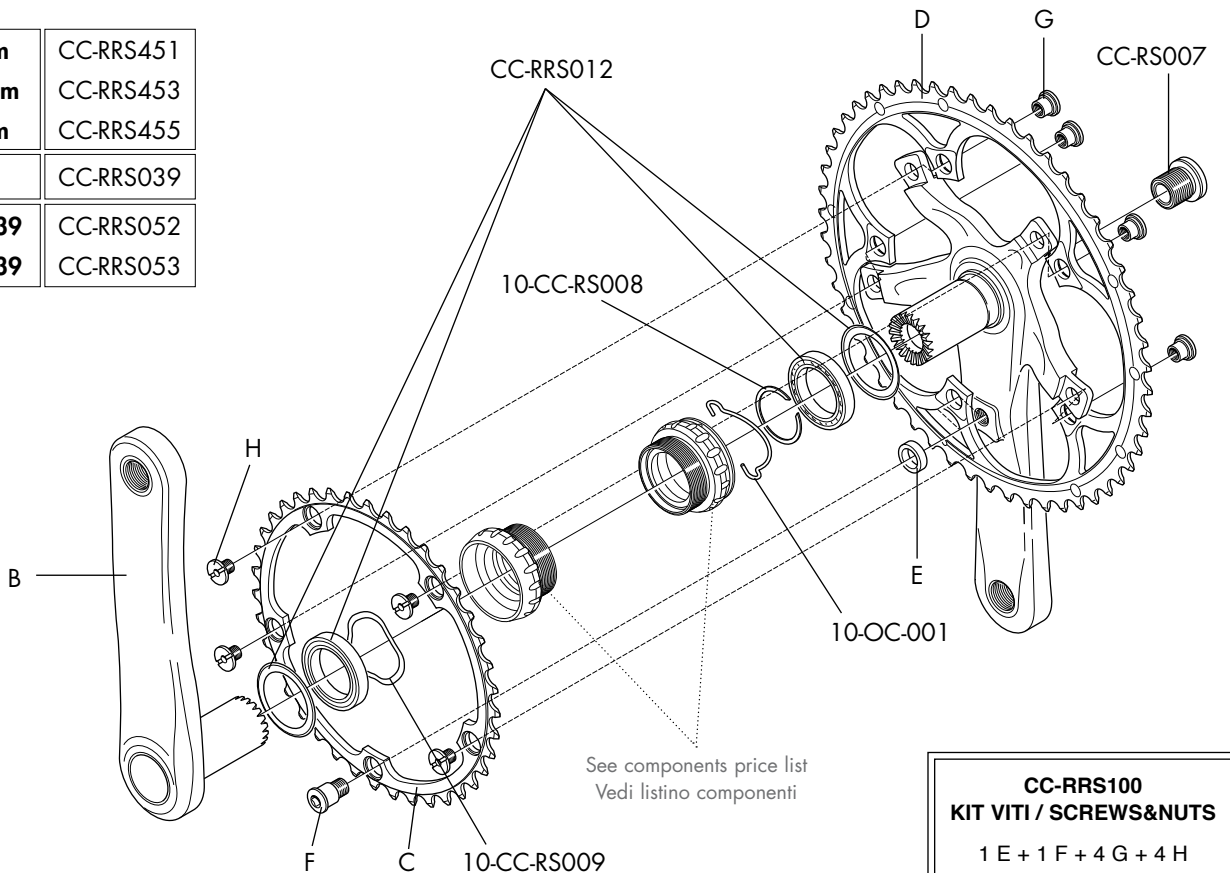

RACING TORQ™ RRS

CARBON CRANKSET

B	170 mm	CC-RRS451
	172,5 mm	CC-RRS453
	175 mm	CC-RRS455
C	Z39	CC-RRS039
D	Z52 for 39	CC-RRS052
	Z53 for 39	CC-RRS053