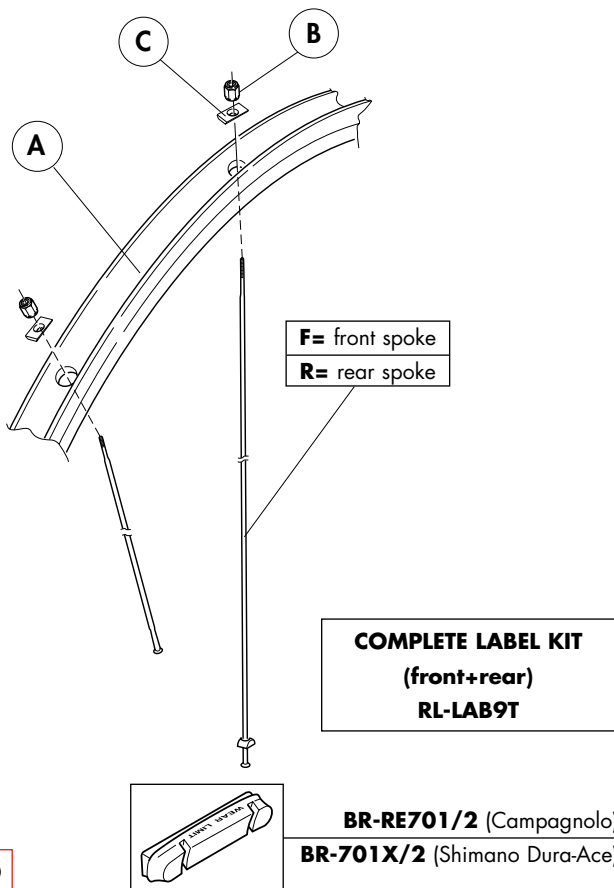

RACING LIGHT™ XLR tubular

RIMS & SPOKES/CERCHI E RAGGI/JANTES ET RAYONS

COMPLETE WHEELS	RIM (A)	SPOKE MINI-KIT
FRONT		RL-TMK01 3 x F/R 292mm 2 x R 284mm 5 x B 5 x C
RL-9TFK tubular 28"	RLF-TRK01	
REAR		
RL-9TRKC RL-9TRKS tubular 28"	RLR-TRK01	
Compl. SPOKE KIT		
FRONT COMPLETE		REAR COMPLETE
RLF-TSK01 22 x F/R 292mm 22 x B 22 x C	RLR-TSK01 8 x F/R 292mm 16 x R 284mm 24 x B 24 x C	
B	C	
RS-B (10 pcs.)	RL-CF (10 pcs.)