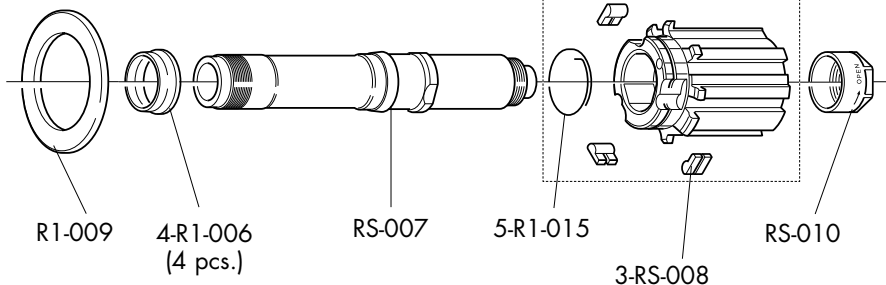

RS-005 (RL tipo Campy 9-10-11 / Campy 9-10-11 type FW)

RS-013 (RL tipo HG 8-9-10 / HG 8-9-10 type FW)