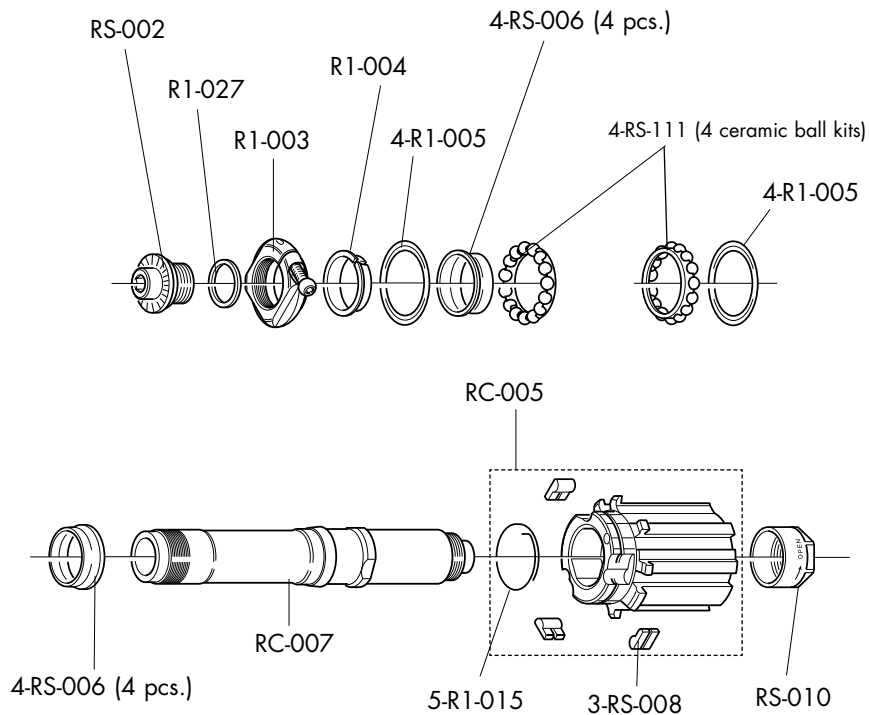

RACING CHRONO™

REAR HUB/MOZZO POSTERIORE/MOYEU ARRIERE