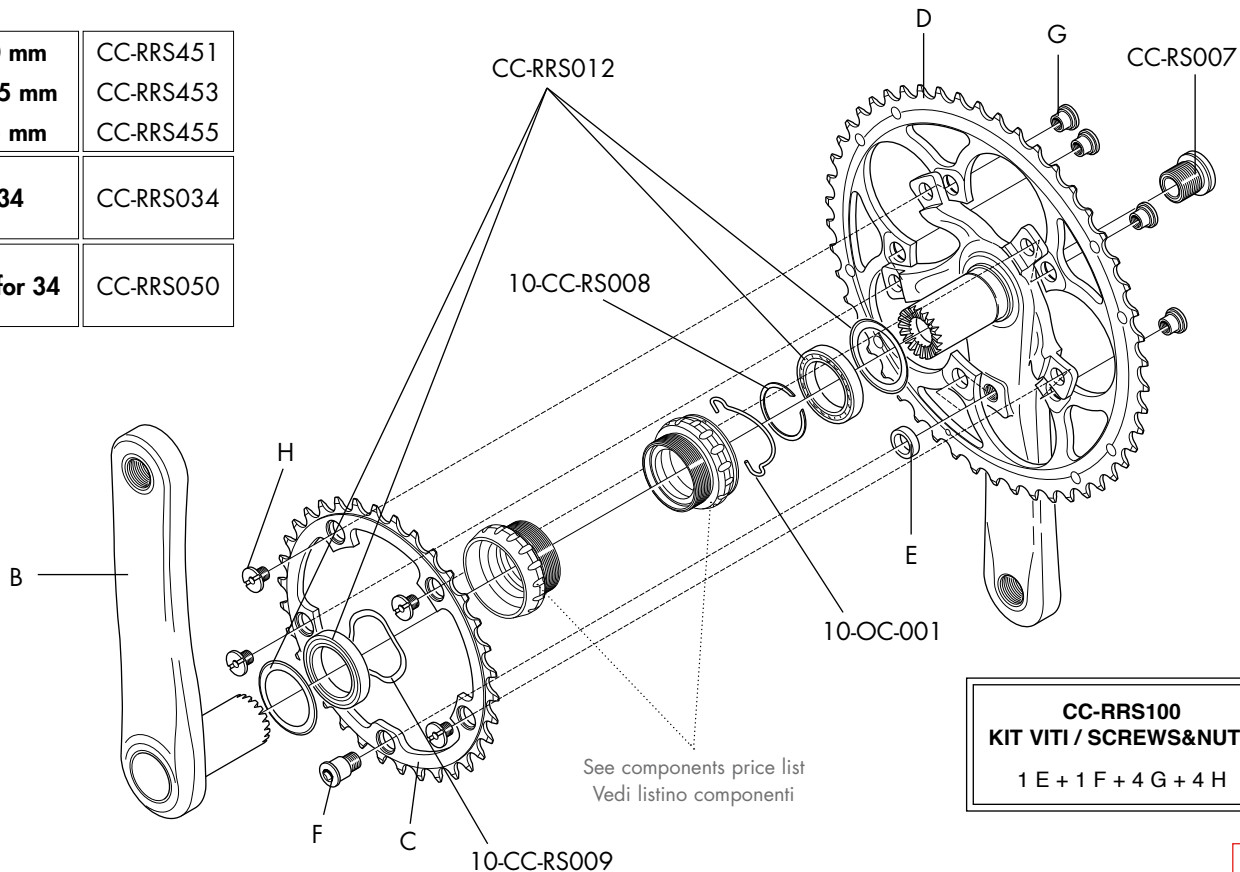

RACING TORQ™ RRS CT

CARBON CRANKSET

B	170 mm	CC-RRS451
	172,5 mm	CC-RRS453
	175 mm	CC-RRS455
C	Z34	CC-RRS034
D	Z50 for 34	CC-RRS050