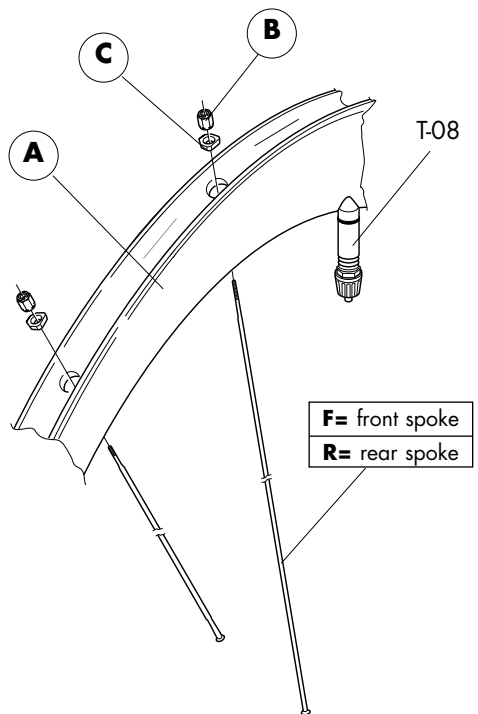

RACING SPEED™ XLR tubular

RIMS & SPOKES/CERCHI E RAGGI/JANTES ET RAYONS

BR-RE701/2 (Campagnolo)
BR-701X/2 (Shimano Dura-Ace)

COMPLETE WHEELS	RIM (A)	SPOKE MINI-KIT
FRONT		
RS-9TF tubular 28"	RSF-TRK01	RS-MK01 2 x F 265mm 2 x R 260mm 1 x R 266mm 5 x B 5 x C
REAR		
RS-9TRKC RS-9TRKS tubular 28"	RSR-TRK01	

Compl. SPOKE KIT	
FRONT COMPLETE	REAR COMPLETE
RSF-SK 18 x F 265mm 18 x B 18 x C	RSR-SK01 14 x R 260mm 7 x R 266mm 21 x B 21 x C

B	C	COMPLETE LABEL KIT
RS-B (10 pcs.)	RS-C (10 pcs.)	(front+rear) RS-LAB9T