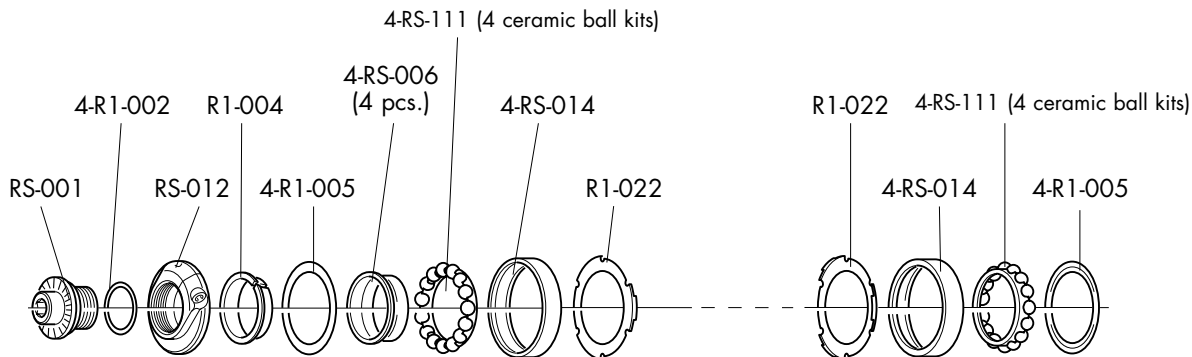

RS-200 KIT CULT™ / CULT™ KIT	
2 x	R1-005
2 x	RS-006
2 x	RS-014
2 x	RS-111