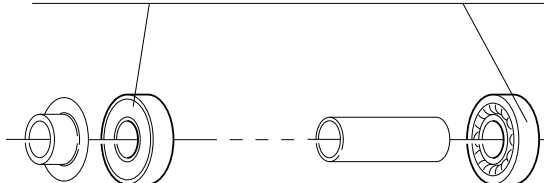

RACING 7™

HUBS/MOZZI/MOYEUX

4-R5-004
(per mozzo ant. e post. / for front and rear hub)