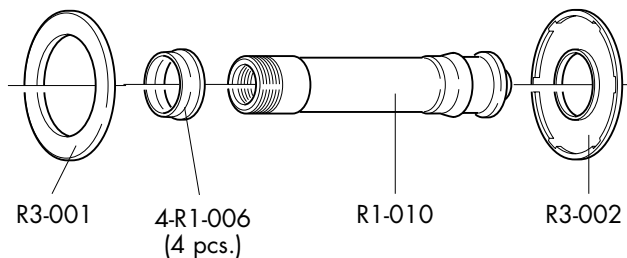

RS-100 KIT MOZZO / HUB KIT	
2 ×	R1-005
2 ×	R1-006
2 ×	R1-008
2 ×	R1-007