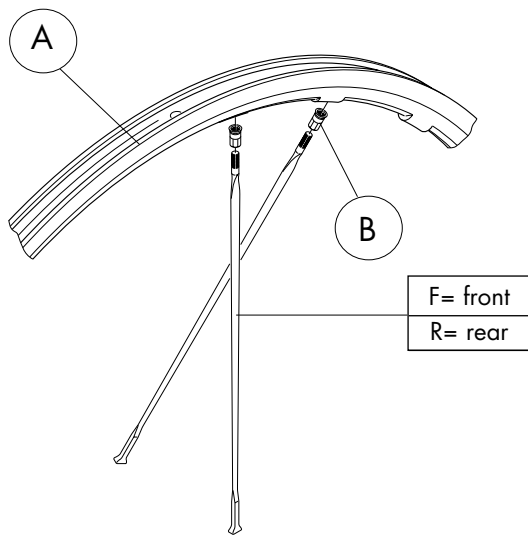

RACING ZERO™ clincher

RIMS & SPOKES/CERCHI E RAGGI/JANTES ET RAYONS

COMPLETE WHEELS	RIM (A)	Compl. KIT
FRONT		
RO-10CFRB	ROF-CRB01	ROF-SKB01 16 x F/R 279,2mm
REAR		
RO-10CRRBC RO-10CRRBC	ROR-CRB01	ROR-SKB01 14 x F/R 279,2mm 7 x R left 276,5mm

SINGLE SPOKES		NIPPLES (B)
ROF-SB01 L. 279,2 mm (1F/R right+1B)	ROR-SB01 L. 276,5 mm (1R left+1B)	10-RO-015 (10 pcs.)

COMPLETE LABEL KIT (front+rear)
RO-LAB10CB