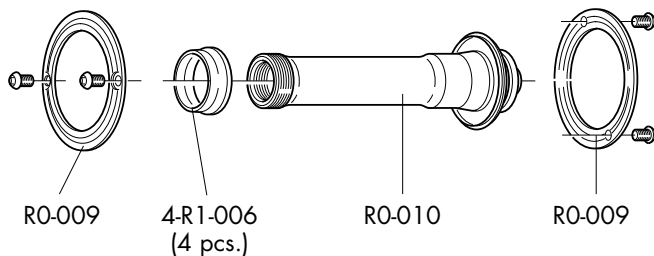

RS-100 KIT MOZZO / HUB KIT

- 2 x R1-005
- 2 x R1-006
- 2 x R1-008
- 2 x R1-007