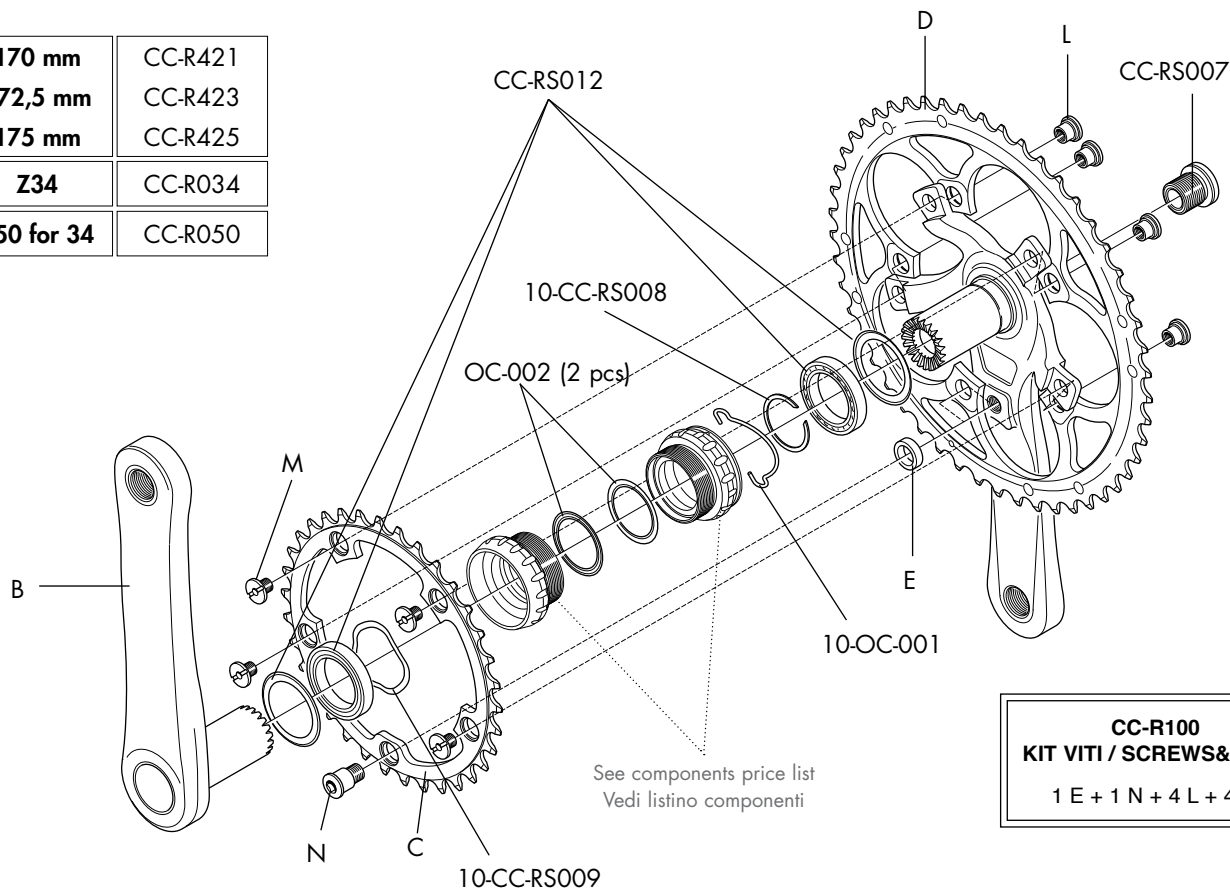

RACING TORQ™ R CT

CARBON CRANKSET

B	170 mm	CC-R421
	172,5 mm	CC-R423
	175 mm	CC-R425
C	Z34	CC-R034
D	Z50 for 34	CC-R050