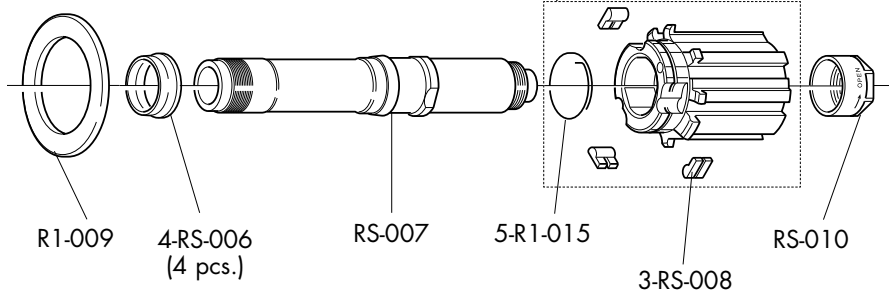

RS-005 (RL tipo Campy 9-10-11 / Campy 9-10-11 type FW)

RS-013 (RL tipo HG 8-9-10 / HG 8-9-10 type FW)