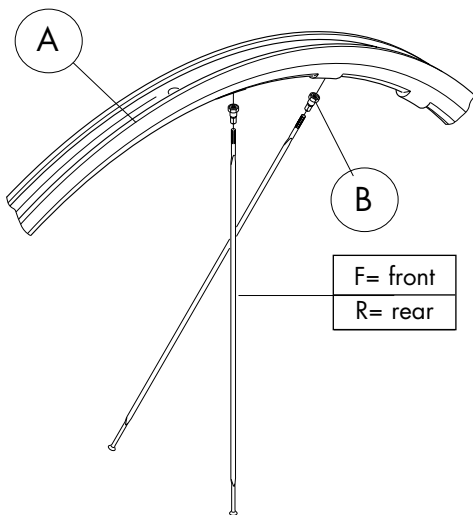

COMPLETE LABEL KIT (front+rear)
R3-LAB102B

COMPLETE WHEELS	RIM (A)	SPOKE MINI-KIT
FRONT		R3-2MKB 2 x F 281,5mm 2 x R 278mm 1 x R 279mm 5 x B
R3-102FB	R3F-2RB	
REAR		
R3-102RBC R3-102RBS	R3R-2RB	

Compl. SPOKE KIT	
FRONT COMPLETE	REAR COMPLETE
R3F-2SKB 16 x F 281,5mm 16 x B	R3R-2SKB 14 x R 278mm 7 x R 279mm 21 x B