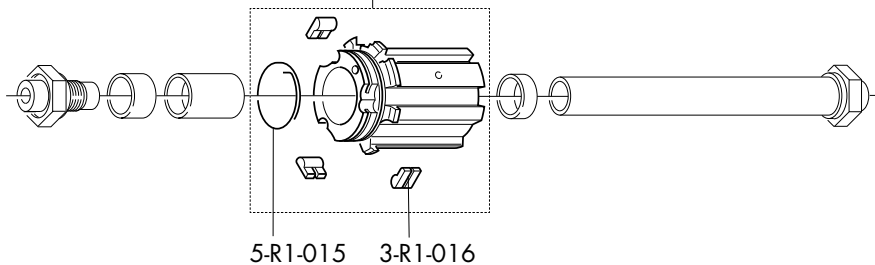

R5-014 (RL tipo Campy 9-10-11 / Campy 9-10-11 type FW)
R5-020 (RL tipo HG 8-9-10 / HG 8-9-10 type FW)