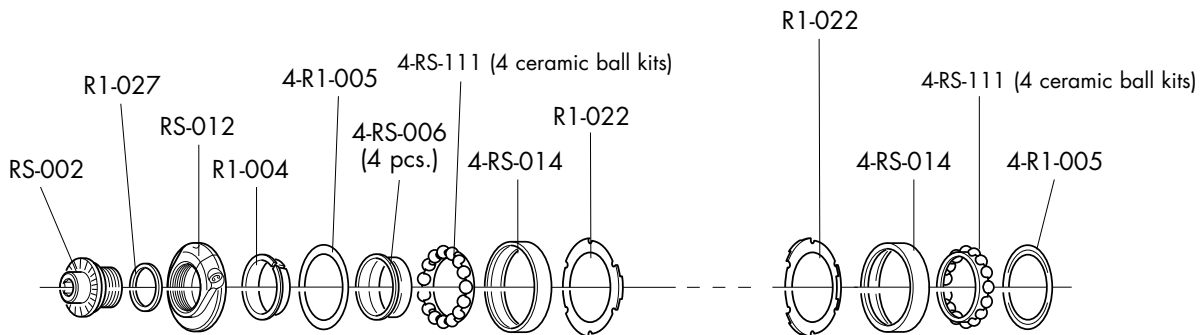

RACING SPEED™ XLR

REAR HUB/MOZZO POSTERIORE/MOYEU ARRIERE

RS-005 (RL tipo Campy 9-10-11 / Campy 9-10-11 type FW)

RS-013 (RL tipo HG 8-9-10 / HG 8-9-10 type FW)

RS-200 KIT CULT™ / CULT™ KIT

- 2 x R1-005
- 2 x RS-006
- 2 x RS-014
- 2 x RS-111