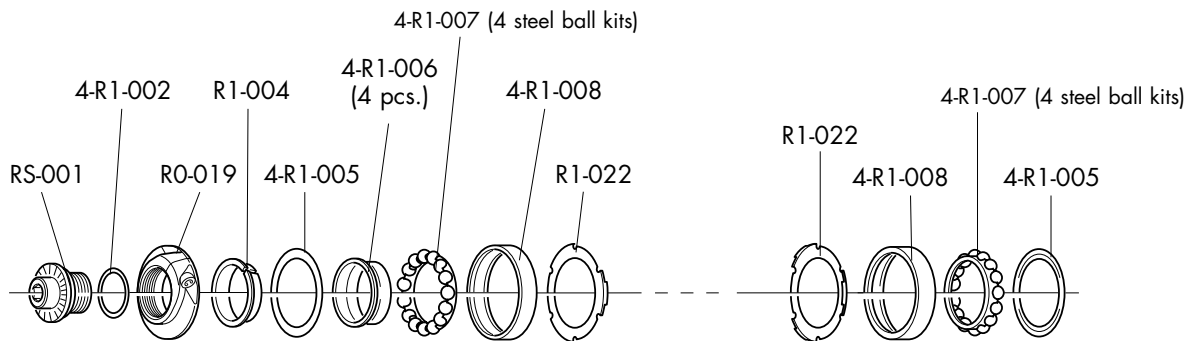

RS-100 KIT MOZZO / HUB KIT

- 2 x R1-005
- 2 x R1-006
- 2 x R1-008
- 2 x R1-007