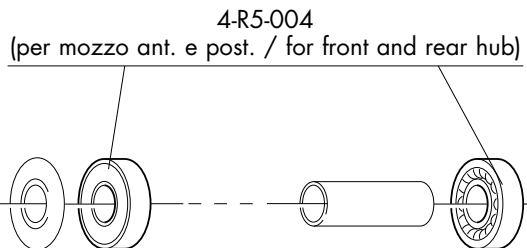

RACING 5™

HUBS/MOZZI/MOYEUX

R5-014 (RL tipo Campy 9-10-11 / Campy 9-10-11 type FW)
R5-020 (RL tipo HG 8-9-10 / HG 8-9-10 type FW)