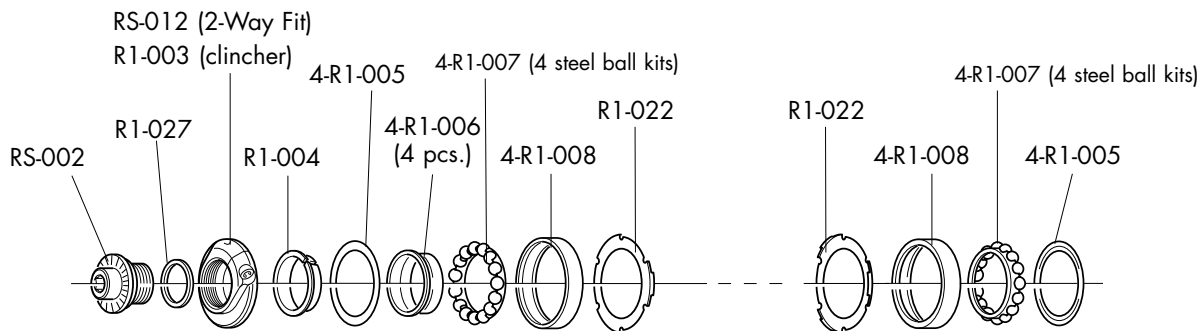

RACING 3™

REAR HUB/MOZZO POSTERIORE/MOYEU ARRIERE

RS-005 (RL tipo Campy 9-10-11 / Campy 9-10-11 type FW)

RS-013 (RL tipo HG 8-9-10 / HG 8-9-10 type FW)

RS-100 KIT MOZZO / HUB KIT

- 2 x R1-005
- 2 x R1-006
- 2 x R1-008
- 2 x R1-007