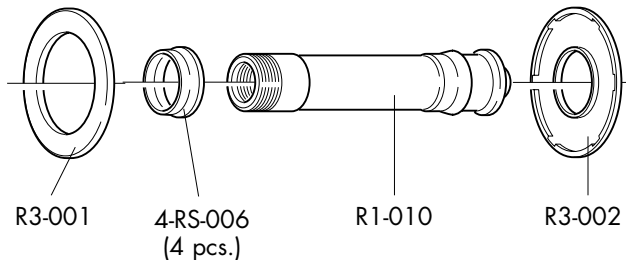

RS-200 KIT CULT™ / CULT™ KIT	
2 x	R1-005
2 x	RS-006
2 x	RS-014
2 x	RS-111