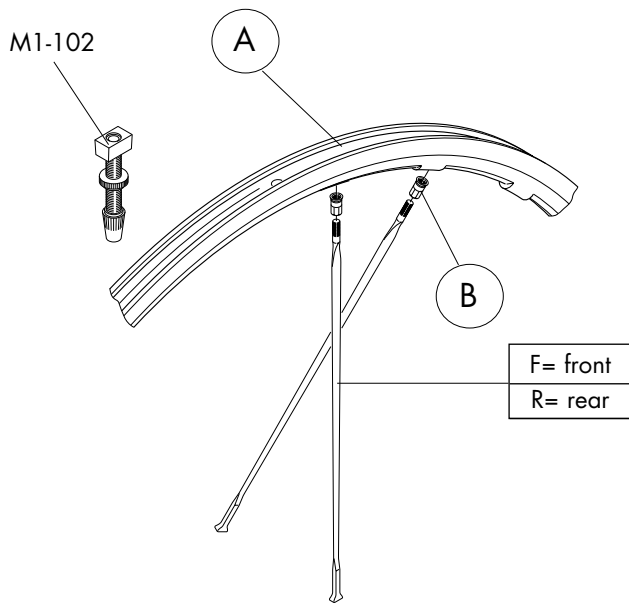

COMPLETE WHEELS	RIM (A)	Compl. KIT	NIPPLES (B)
FRONT			
R1-102FB	R1F-2RB01	ROF-SKB01 16 x F/R 279,2mm	10-RO-015 (10 pcs.)
REAR			
R1-102RBC R1-102RBS	R1R-2RB01	ROR-SKB01 14 x F/R 279,2mm 7 x R 276,5mm	

SINGLE SPOKES	
ROF-SB01 L. 279,2 mm (1F/R right+1B)	ROR-SB01 L. 276,5 mm (1R left+1B)

COMPLETE LABEL KIT (front+rear) R1-LAB102B