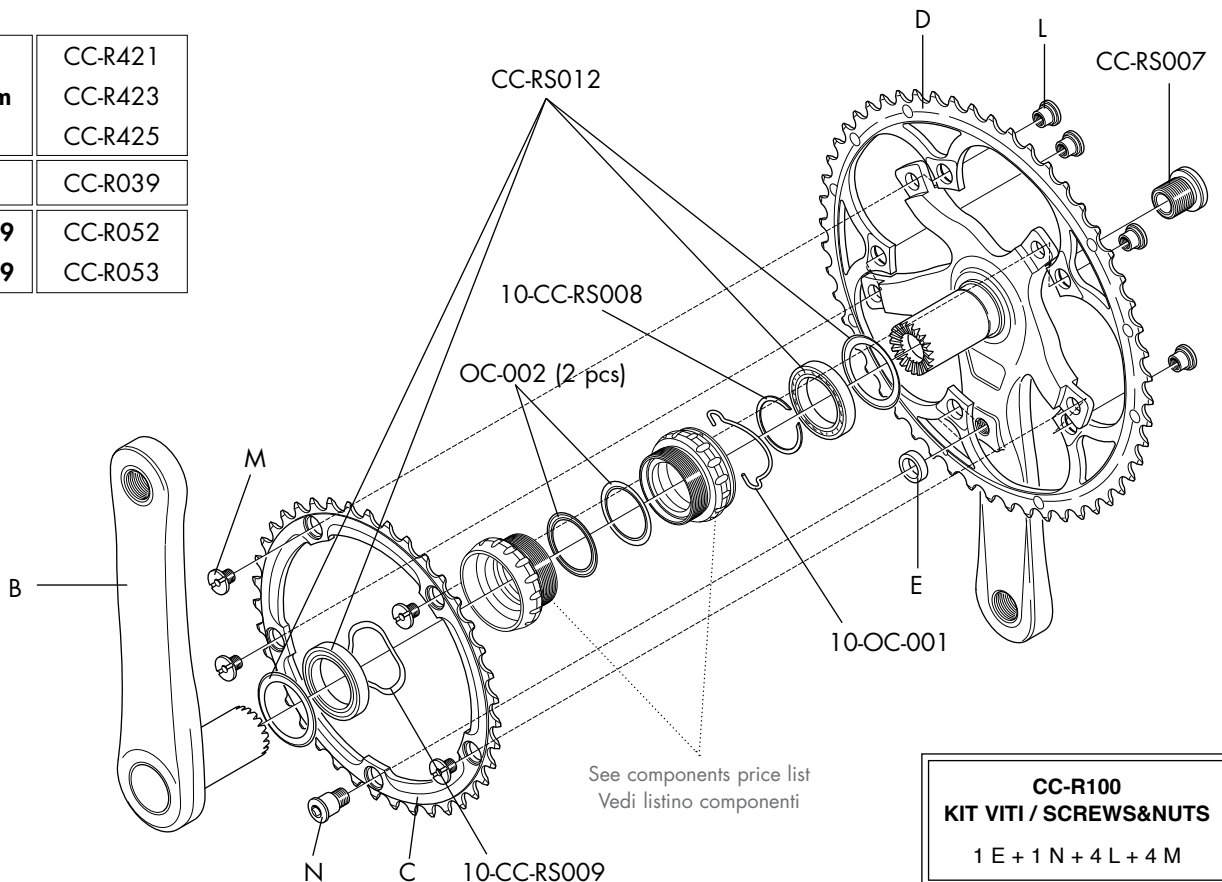

RACING TORQ™ R

CARBON CRANKSET

B	170 mm	CC-R421
	172,5 mm	CC-R423
	175 mm	CC-R425
C	Z39	CC-R039
D	Z52 for 39	CC-R052
	Z53 for 39	CC-R053