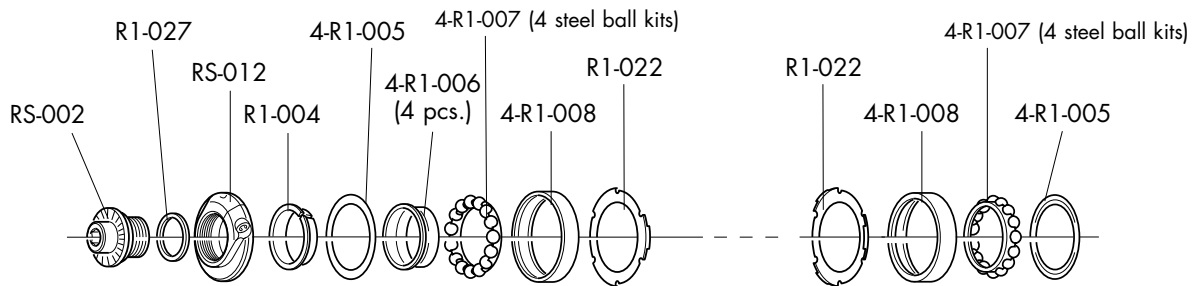

RACING SPEED™

REAR HUB/MOZZO POSTERIORE/MOYEU ARRIERE

RS-005 (RL tipo Campy 9-10-11 / Campy 9-10-11 type FW)

RS-013 (RL tipo HG 8-9-10 / HG 8-9-10 type FW)

RS-100 KIT MOZZO / HUB KIT

- 2 x R1-005
- 2 x R1-006
- 2 x R1-008
- 2 x R1-007