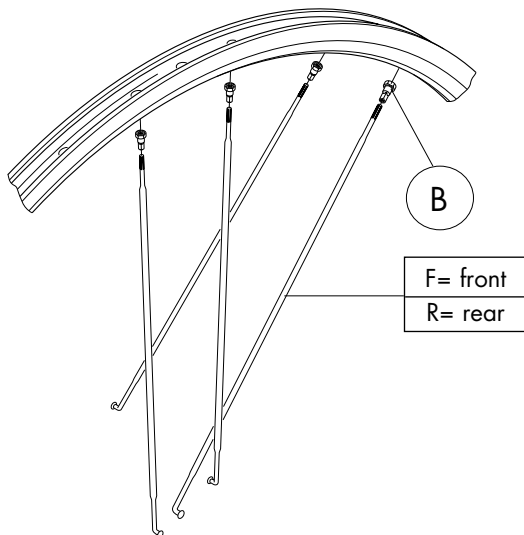

COMPLETE WHEELS	Compl. SPOKE KIT	SPOKE MINI-KIT
FRONT		
R7-11CFB	R7F-SKB01 20 x F 278mm 20 x B	R7-MKB01 2 x F 278mm 2 x R 290mm 1 x R 277mm 5 x B
REAR		
R7-11CRBC R7-11CRBS	R7R-SKB01 16 x R 290mm 8 x R 277mm 24 x B	

COMPLETE LABEL KIT (front+rear)

R7-LAB11CB

R7-LAB11CXB (CX)