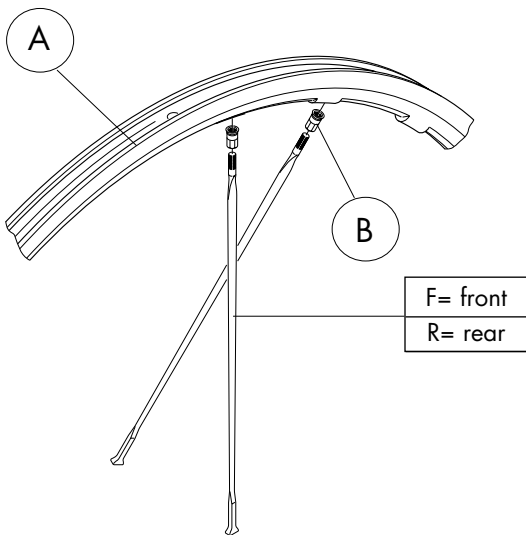

COMPLETE WHEELS	RIM (A)	Compl. KIT	NIPPLES (B)
FRONT			
R1-11CFB	R1F-CRB11	R1F-SKS01 16 x F/R 279,2mm	10-RO-015 (10 pcs.)
REAR			
R1-11CRBC R1-11CRBS	R1R-CRB11	R1R-SKS01 14 x F/R 279,2mm 7 x R 276,5mm	