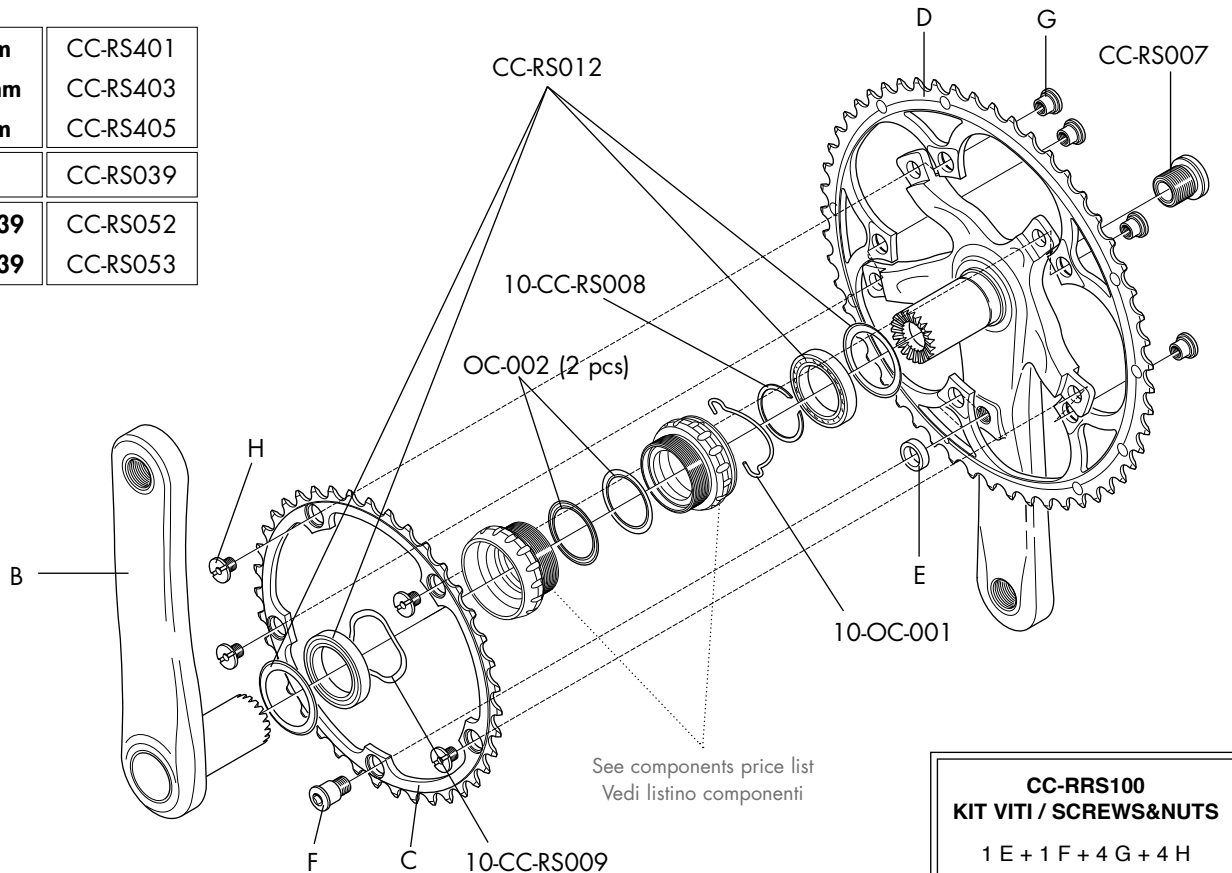

RACING TORQ™ RS

CARBON CRANKSET

B	170 mm	CC-RS401
	172,5 mm	CC-RS403
	175 mm	CC-RS405
C	Z39	CC-RS039
D	Z52 for 39	CC-RS052
	Z53 for 39	CC-RS053