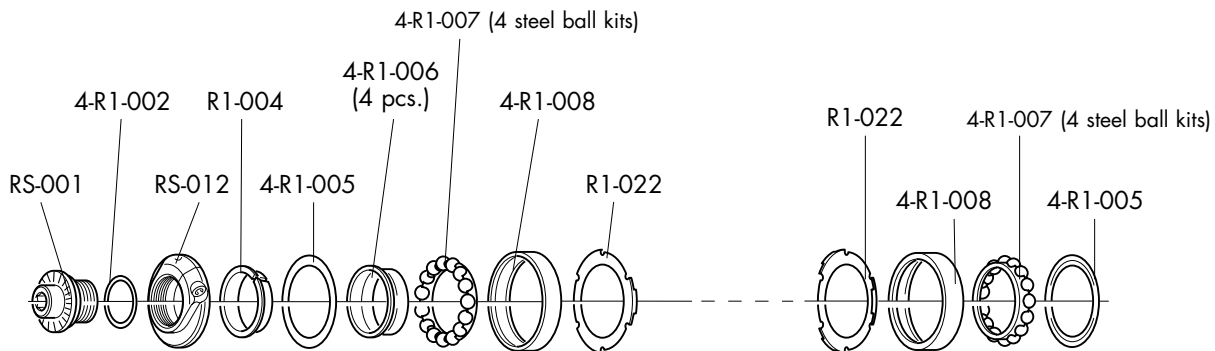

RS-100 KIT MOZZO / HUB KIT

- 2 x R1-005
- 2 x R1-006
- 2 x R1-008
- 2 x R1-007