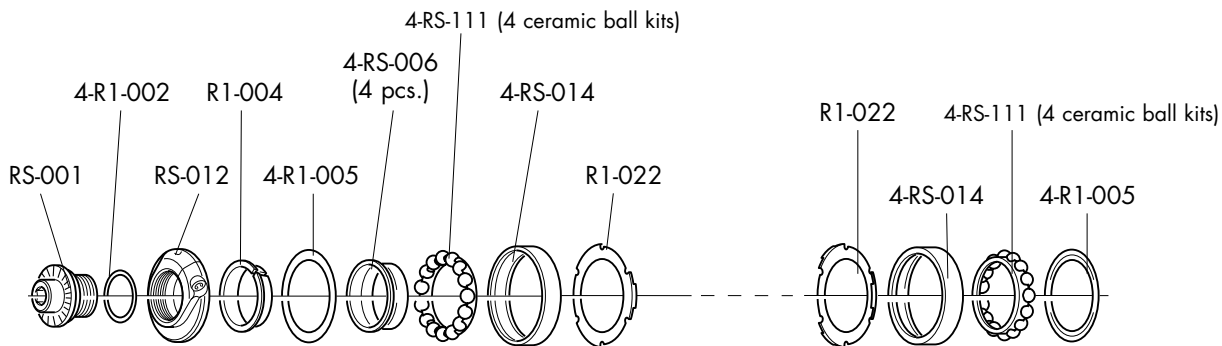

RS-200 KIT CULT™ / CULT™ KIT	
2 x	R1-005
2 x	RS-006
2 x	RS-014
2 x	RS-111